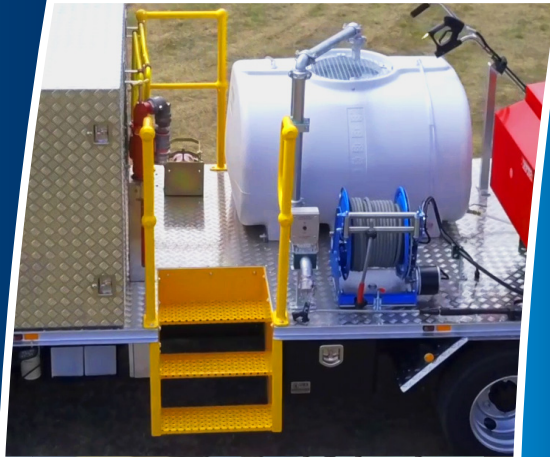

## Council Cleaning Truck Range

**Total Cleaning  
System**

**Stabilised 1,000Lt  
Water Tank**

**Pressure Cleaning  
Accessories**

Our range of Council Cleaning Trucks are designed for use in cleaning BBQ Areas, Bus Shelters, Public Toilets, as well as Graffiti Removal.

# Pressure Washer Truck

### Includes:

- Stabilised Water Tank
- 1,000Lt Capacity
- Twin Cylinder 21HP Diesel Powered Pump
- Cleaning Fluid Dispenser
- Secure Standpipe
- Powered Hose Reel
- Remote Control
- Pressure Cleaning Lance
- Whirl-Away Widepath 24" Pressure Cleaning Head
- Intuitive Controls
- Safety Steps & Rails
- Safety Sign Rack
- Hazard & Work Lights
- Storage Cabinets